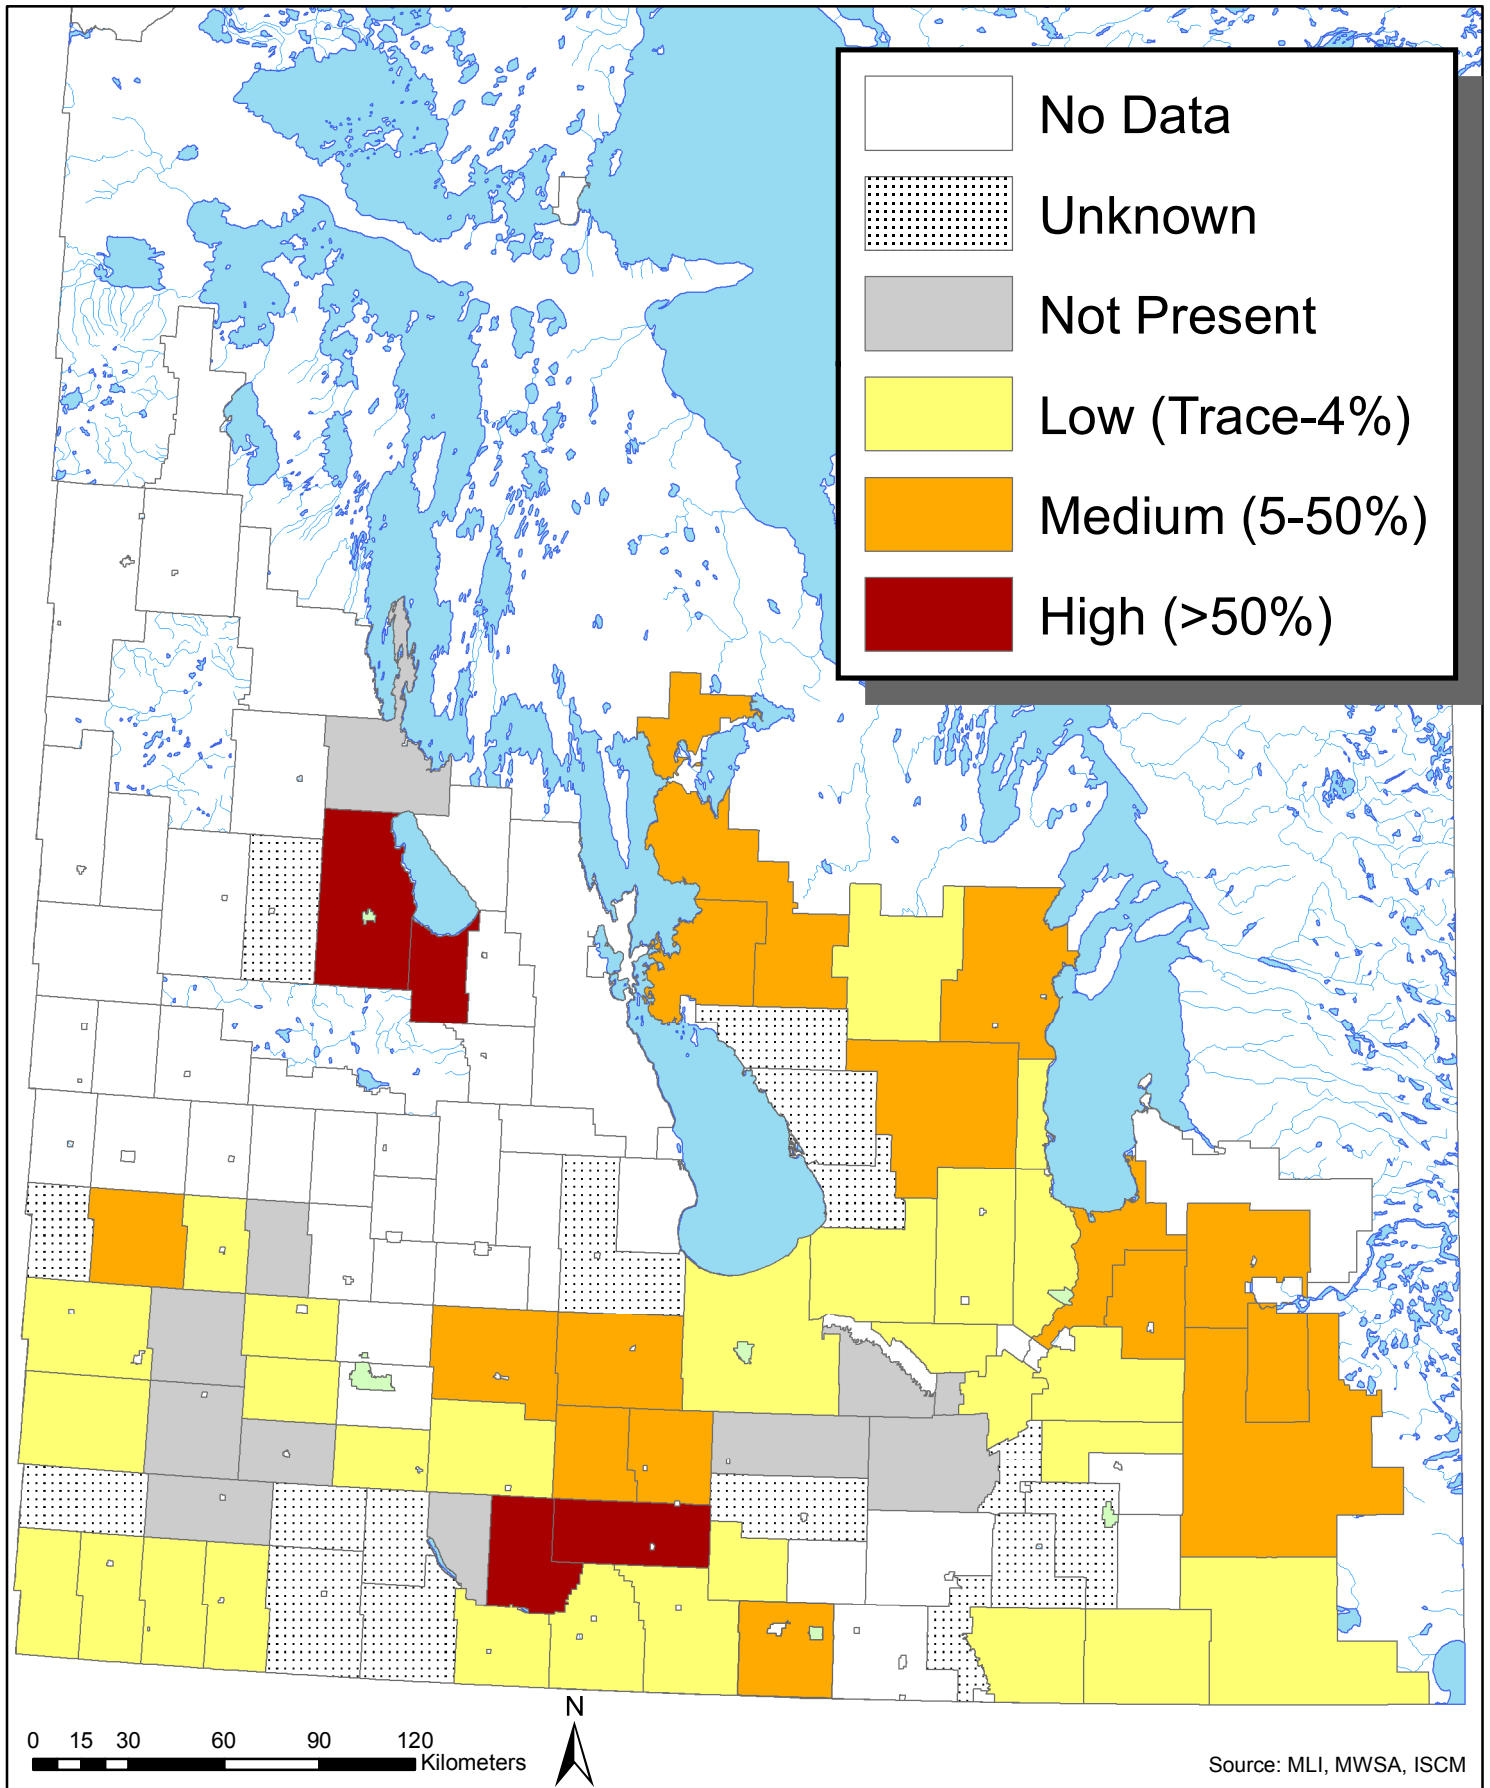

Common Tansy (*Tanacetum vulgare*) Infestation in Manitoba Municipalities in 2011

Invasive Species Council of Manitoba
www.invasivespeciesmanitoba.com
 (204) 232-6021

*An estimate is based on the % of sections (640 acres) infested within a RM